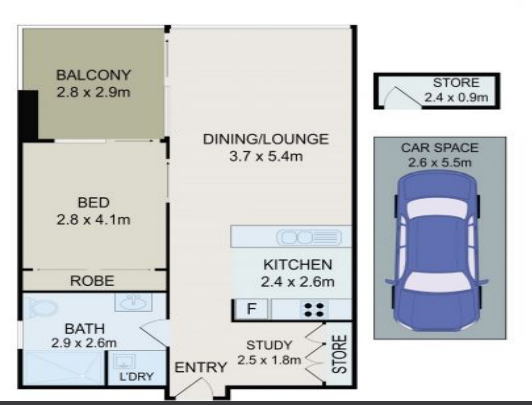

**WATERPOINT**  
ASSET MANAGEMENT

Sydney Olympic Park , NSW

1 1 1

**STUNNING 1 BEDROOM AVAILABLE FOR LEASE!**

This modern 1 bedroom apartment is available for lease. Featuring a spacious lounge / dining which flow onto a generous sized balcony, this apartment provides the flexibility to suit your needs