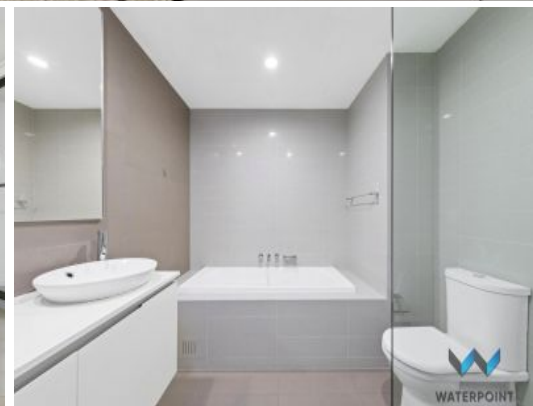

WATERPOINT
ASSET MANAGEMENT

Rhodes , NSW

When only the best will do!

***APPLY BY SCANNING OUR QR CODE IN THE PHOTO GALLERY OR COPY AND PASTE THIS LINK INTO YOUR BROWSER: t-app.com.au/wam ***

1,000 - 1,100 pw

Type: Apartment
Date Available: 10/11/2022

This spectacular penthouse apartment is blessed with stunning size and outdoor space. Located in the heart of Rhodes and mere footsteps from public transport, shops, train station and restaurants.

Be quick to arrange a viewing of this unique and well sort after apartment, before its too late!!

- Panoramic views to the City
- Perfect Northeast position
- Large outdoor balcony perfect for entertaining
- High-end designer finishes

Ranee Durdag
0450 013 561