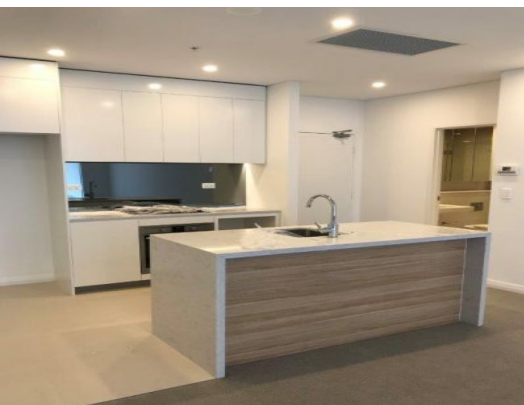

WATERPOINT
ASSET MANAGEMENT

Ryde , NSW

DEPOSIT NOW TAKEN!!

This bright 1 bedroom plus Study apartment is now available for lease. located in a secured complex offering a waterfront position, luxurious designer finishes and the most convenient access to Meadowbank's surrounds.

Luxury Features include:

\$650 pw

Type: Apartment
Date Available: 05/04/2024

**Rental
Team**