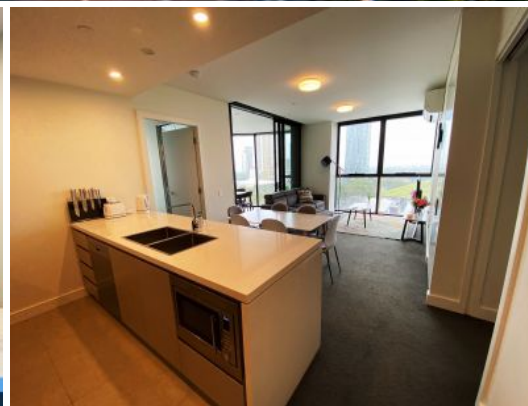

WATERPOINT
ASSET MANAGEMENT

Sydney Olympic Park , NSW

Superb Location | Boomerang Tower | 2 Bedroom + Study

Apply Now via | <https://t-app.com.au/wam>

This spectacular 2 bedroom apartment + study is currently available for lease.

Featuring a spacious lounge / dining which flow onto a generous sized winter garden, this apartment provides the flexibility to suit your needs.

Situated in the highly sought after Boomerang tower development at Sydney Olympic Park, its design offers a modern open plan, which flows from kitchen through to the lounge to winter garden.

Luxury Finishes and Features

$790 pw

Type: Apartment

Date Available: 07/07/2023

Rental Team