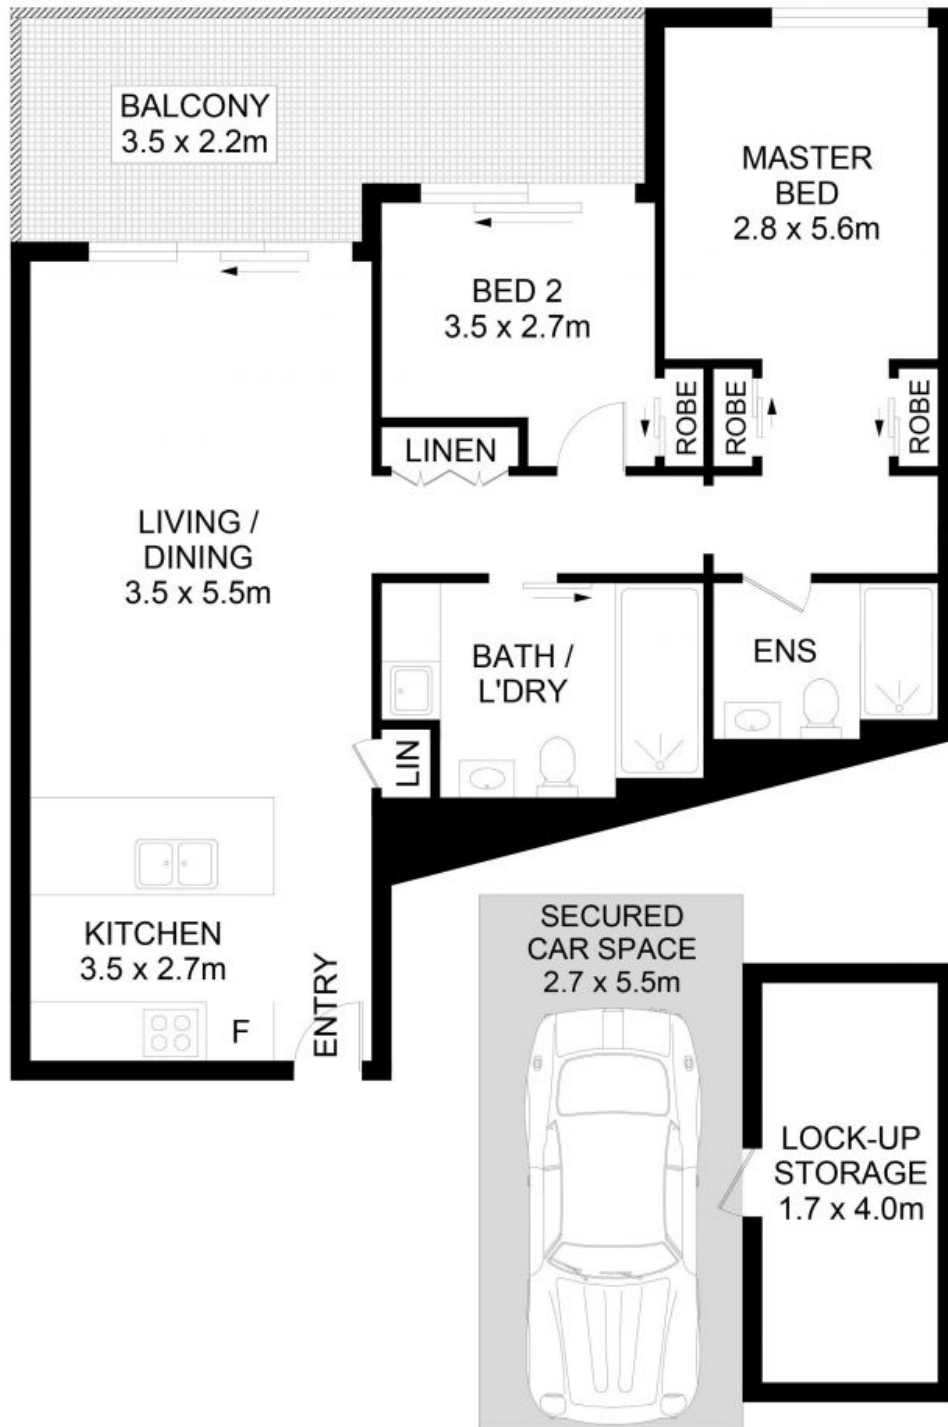

### Stunning 2-Bedroom Apartment in Sydney Olympic Park!

Welcome to the epitome of luxurious living in the heart of Sydney Olympic Park! This exceptional 2-bedroom apartment, situated on level 25, offers an unrivaled lifestyle with breathtaking views and an array of impressive features. Don't miss out on the opportunity to call this prime north east city-facing apartment your new home!

## 2507/3 Olympic Boulevard, Sydney Olympic Park

DISCLAIMER: No liability for the accuracy of details contained within our floor plans. All plans are drawn and also checked to the best of our ability, however information contained in our floor plans such as area calculations are approximate, and have not been surveyed or drawn to scale. Our floor plans are for representational purposes only and should be used as such. Do not attempt to refer to our floor plans for structural or detailed information.