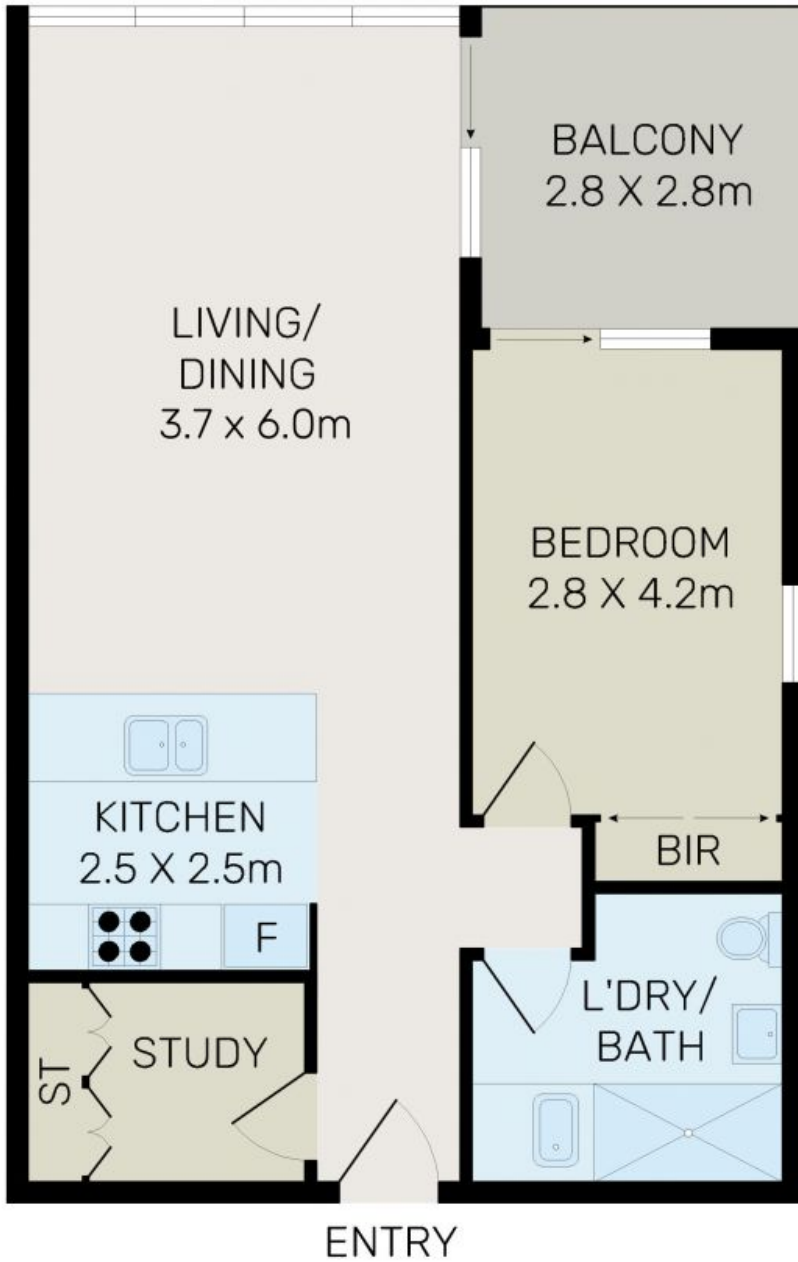

All information contained herein is gathered from all sources we believe to be reliable, However we cannot guarantee accuracy and interested parties should rely on their own enquires.

705/1 Australia Avenue, Sydney Olympic Park

705/1 Australia Avenue, Sydney Olympic Park NSW